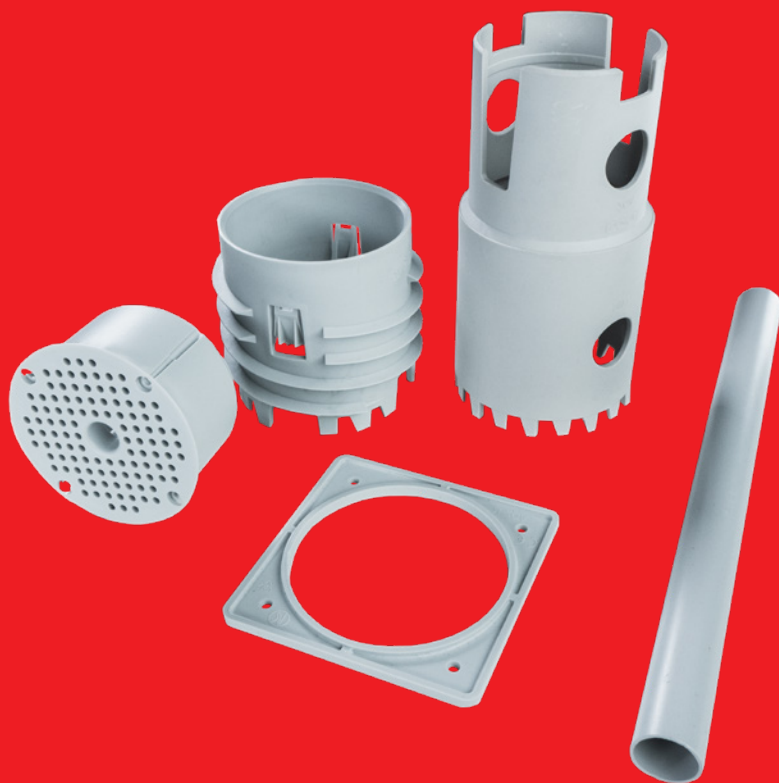

KEFZ 80_KB

KEFZ 80/VDZ_KB

- junction boxes for insulated facades
- 2 sets: both with a complete set for the box installation, one also with a tool for the installation
- suitable for installation into already finished facades with an insulation of 80 mm minimum
- perfect for polystyren or mineral wool insulation

MDFZ 80_KB

MDFZ 80/VDZ_KB

- mounting plate for insulated facades for small devices (cameras, sensors and smaller lights)
- 2 sets: both with a complete set for the plate installation, one also with a tool for the installation
- suitable for installation into already finished facades with an insulation of 80 mm minimum
- perfect for polystyren or mineral wool insulation