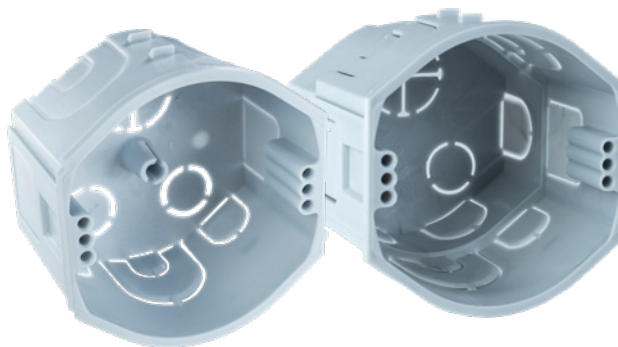

### **KP 68/D\_KA**

- New design of junction box with soft membrane inlets
- perfect for low energy and passive houses
- more space for installation
- suitable for installation in combined frames with the pitch of 71mm

### **KPR 68/D\_KA**

- Deep instrument box with soft membrane inlets
- perfect for low energy and passive houses
- also for instruments with greater need for space
- suitable for installation into combined frames with the pitch of 71mm

### **KU 68-45\_KA**

- Multi-purpose box suitable for most of the classic instrument or clamping installations
- more space for installation
- suitable for installation in combined frames with the pitch of 71mm
- central column for screwless cover KO 68 connecting

### **KPR 68-70\_KA**

- Deep multi-purpose instrument box for instruments with greater need for space or larger clamping
- suitable for installation into combined frames with the pitch of 71mm