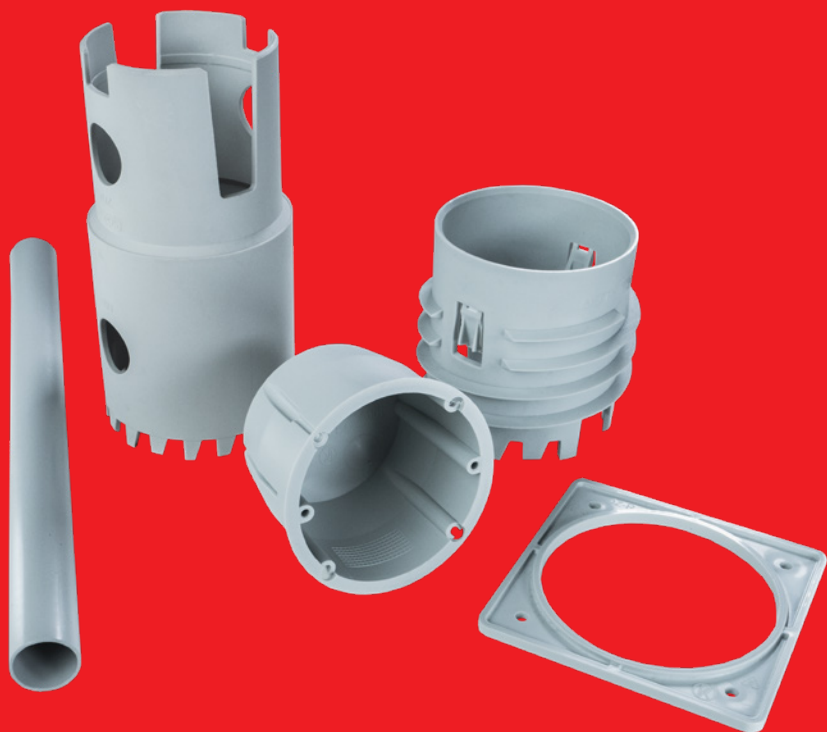

KEFZ 80_KB

KEFZ 80/VDZ_KB

- junction boxes for insulated facades
- 2 sets: both with a complete set for the box installation, one also with a tool for the installation
- suitable for installation into already finished facades with an insulation of 80 mm minimum
- perfect for polystyren or mineral wool insulation

MDFZ 80_KB

MDFZ 80/VDZ_KB

- mounting plate for insulated facades for small devices (cameras, sensors and smaller lights)
- 2 sets: both with a complete set for the plate installation, one also with a tool for the installation
- suitable for installation into already finished facades with an insulation of 80 mm minimum
- perfect for polystyren or mineral wool insulation