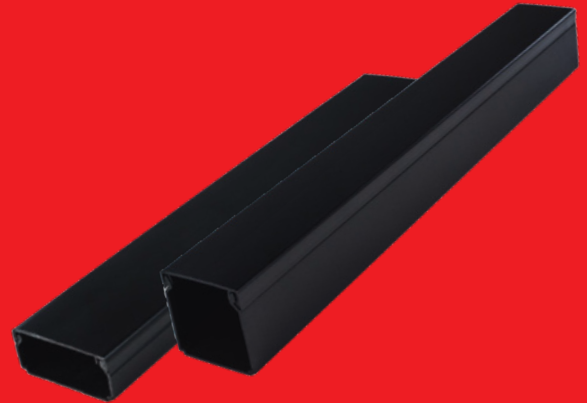

BLACK TRUNKINGS

- selected types:
  LHD 20X10_FD, LHD 20X20_FD,
  LHD 40X20_FD, LHD 40X40_FD
  and LH 60X40_FD
- including all accessories
- made of UV stable material