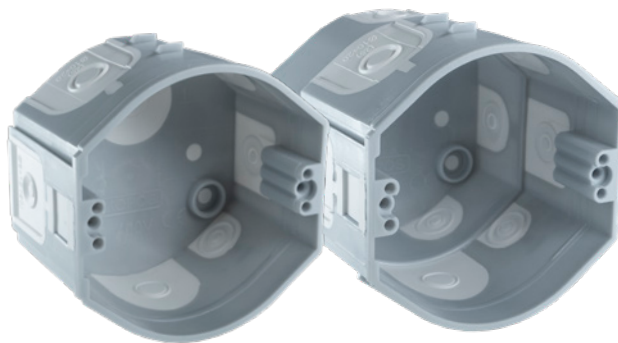

### **KP 68/D\_KA**

- New design of junction box with soft membrane inlets
- perfect for low energy and passive houses
- more space for installation
- suitable for installation in combined frames with the pitch of 71mm

### **KPR 68/D\_KA**

- Deep instrument box with soft membrane inlets
- perfect for low energy and passive houses
- also for instruments with greater need for space
- suitable for installation into combined frames with the pitch of 71mm

### **KU 68-45\_KA**

- Multi-purpose box suitable for most of the classic instrument or clamping installations
- more space for installation
- suitable for installation in combined frames with the pitch of 71mm
- central column for screwless cover KO 68 connecting